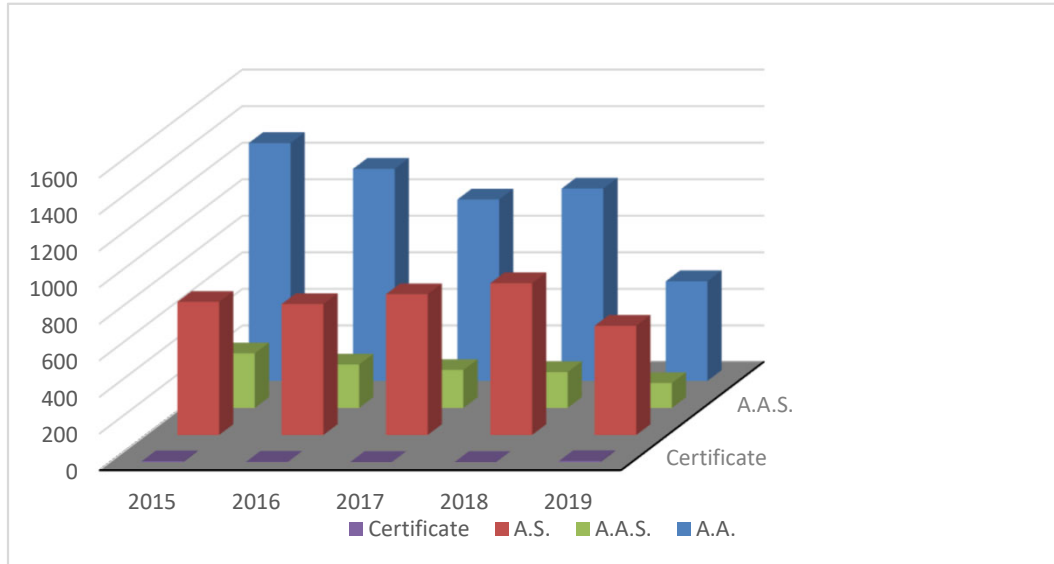

New Credit Students  
 First-Time Freshmen  
 By Degree Type  
 Fall 2015 to Fall 2019

Degree	2015	2016	2017	2018	2019
A.A.	1301	1160	992	1052	545
A.S.	727	715	769	829	596
A.A.S.	298	237	207	196	136
Certificate	4	1	0	0	5