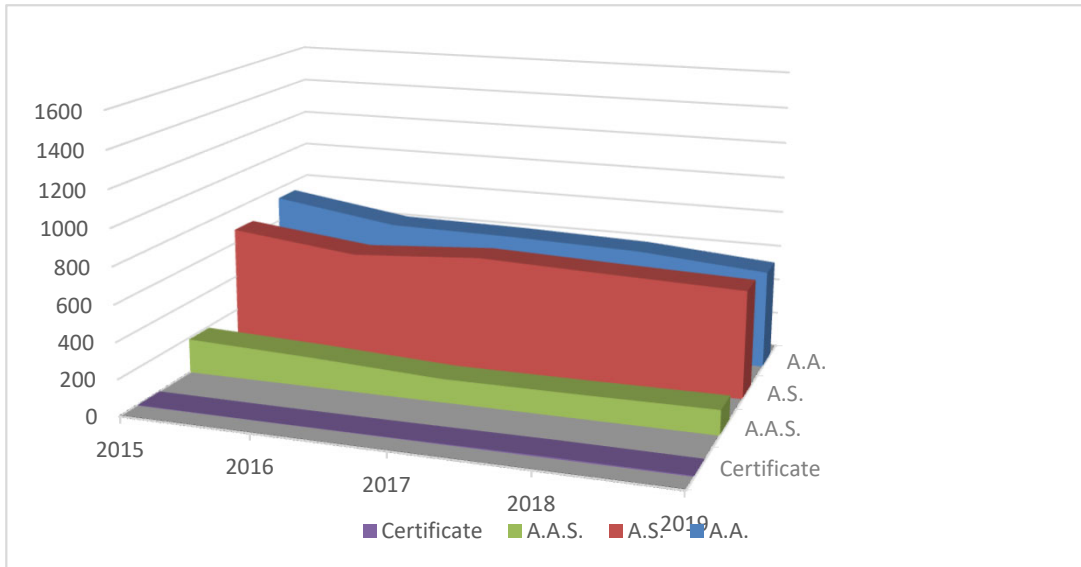

New Credit Students
 Advanced Standing Transfers
 By Degree Type
 Fall 2015 to Fall 2019

Degree	2015	2016	2017	2018	2019
A.A.	740	633	623	602	545
A.S.	678	596	642	617	596
A.A.S.	191	165	130	131	136
Certificate	3	1	3	7	5