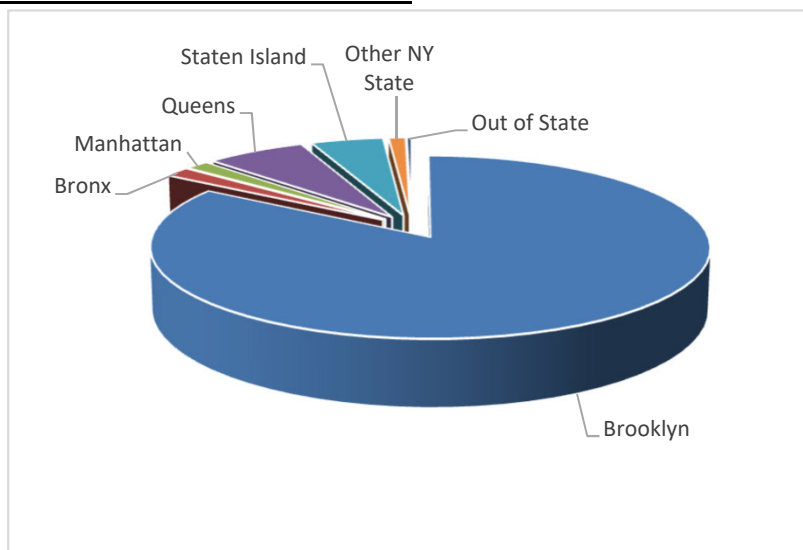

Borough of Residence

(Degree students only)

Borough	Number	Percent
Brooklyn	8361	84.1%
Bronx	167	1.7%
Manhattan	152	1.5%
Queens	650	6.5%
Staten Island	468	4.7%
Other NY State	109	1.1%
Out of State	29	0.3%
Total	9936	100.0%

Top Ten Post Office Codes

Post Office Name	Zip Code	Number
Bay Station	11235	735
Ryder	11234	603
Bath Beach	11214	584
Homecrest	11229	578
Gravesend	11223	500
Midwood	11230	482
Canarsie	11236	470
Flatbush	11226	415
Coney Island	11224	372
Vanderveer	11210	346