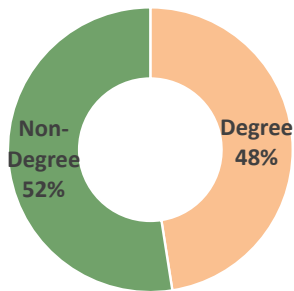

## Fact Sheet

Updated Spring 2023

Enrollment Facts (Fall/Winter 2022)	
Total Enrollment (including College Now):	15042
Total Enrollment (excluding College Now):	7453
Total Full-time Equivalent (excluding College Now):	6222
Students Enrolled Full-time	37.1%
Students Enrolled Part-time	62.9%

### Student Profile (Fall/Winter 2022)

Male/Female Ratio

Race/Ethnicity

Degree vs. Non-Degree

Age

Top Five Majors	
Major	% of Total
Liberal Arts	28%
Business Admin.	11%
Criminal Justice AA	7%
Biology	5%
Nursing I (Pre-Clinical)	5%

## Degrees Awarded