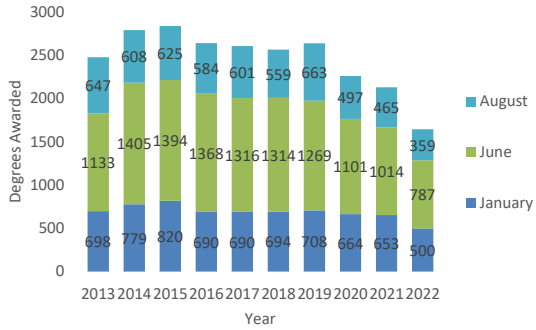

Degrees Awarded

Degrees Awarded (2013-2022)

Top Five Degrees (AY 2021-22)

Major	% of Total
Liberal Arts	33.2%
Business Admin.	9.9%
Criminal Justice AA	8.9%
Nursing	6.3%
Mental Health	4.9%