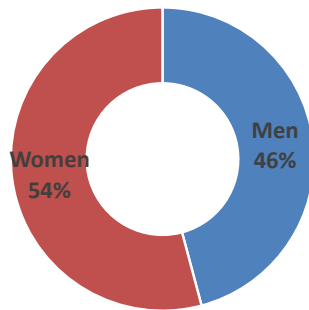

## Fact Sheet

Updated Spring 2023

Enrollment Facts (Fall/Winter 2022)	
Total Enrollment (including College Now):	15042
Total Enrollment (excluding College Now):	7453
Total Full-time Equivalent (excluding College Now):	6222
Students Enrolled Full-time	37.1%
Students Enrolled Part-time	62.9%

### Student Profile (Fall/Winter 2022)

Male/Female Ratio

Race/Ethnicity

Degree vs. Non-Degree

Age

Top Five Majors	
Major	% of Total
Liberal Arts	28%
Business Admin.	11%
Criminal Justice AA	7%
Biology	5%
Nursing I (Pre-Clinical)	5%