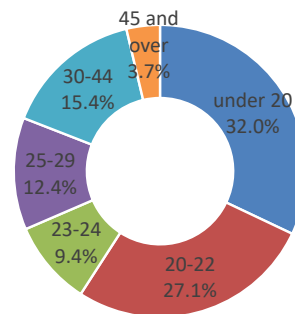

## Fact Sheet

Updated Spring 2023

Enrollment Facts (Fall/Winter 2022)	
Total Enrollment (including College Now):	15042
Total Enrollment (excluding College Now):	7453
Total Full-time Equivalent (excluding College Now):	6222
Students Enrolled Full-time	37.1%
Students Enrolled Part-time	62.9%

### Student Profile (Fall/Winter 2022)

Male/Female Ratio

Race/Ethnicity

Degree vs. Non-Degree

Age

Top Five Majors	
Major	% of Total
Liberal Arts	28%
Business Admin.	11%
Criminal Justice AA	7%
Biology	5%
Nursing I (Pre-Clinical)	5%

## Degrees Awarded