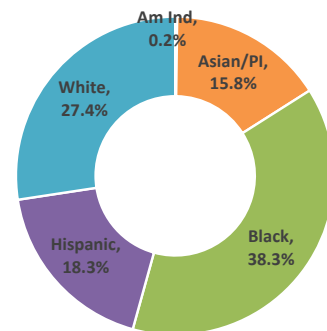

## Fact Sheet

Updated Spring 2023

Enrollment Facts (Fall/Winter 2022)	
Total Enrollment (including College Now):	15042
Total Enrollment (excluding College Now):	7453
Total Full-time Equivalent (excluding College Now):	6222
Students Enrolled Full-time	37.1%
Students Enrolled Part-time	62.9%

### Student Profile (Fall/Winter 2022)

Male/Female Ratio

Race/Ethnicity

Degree vs. Non-Degree

Age

Top Five Majors	
Major	% of Total
Liberal Arts	28%
Business Admin.	11%
Criminal Justice AA	7%
Biology	5%
Nursing I (Pre-Clinical)	5%