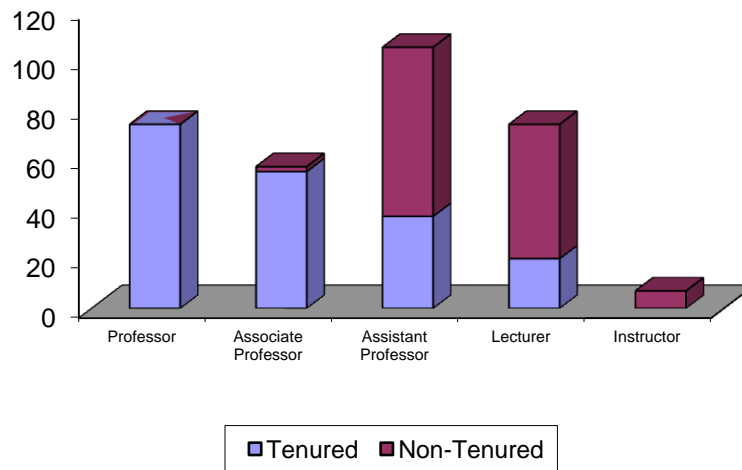

Full Time Faculty  
By Tenure Status  
Fall 2010

Faculty Rank	Tenured	%	Non-Tenured	%	Total
Professor	73	100.0%	0	0.0%	73
Associate Professor	62	93.9%	4	6.1%	66
Assistant Professor	38	33.9%	74	66.1%	112
Lecturer	22	25.9%	63	74.1%	85
Instructor	0	0.0%	7	100.0%	7
<b>Total</b>	<b>195</b>	<b>56.9%</b>	<b>148</b>	<b>43.1%</b>	<b>343</b>