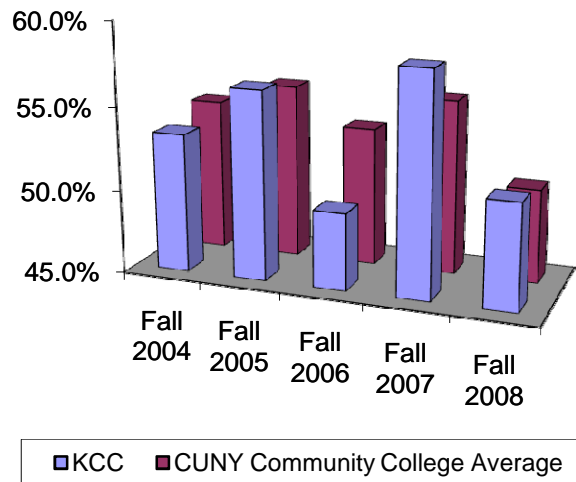

Pass Rates on Exit From Remediation Writing

Pass Rate in Writing on Exit From Remediation

	Fall 2004	Fall 2005	Fall 2006	Fall 2007	Fall 2008
KCC	53.3%	56.3%	49.6%	58.2%	51.3%
CUNY Community College Average	54.2%	55.5%	53.3%	55.4%	50.6%