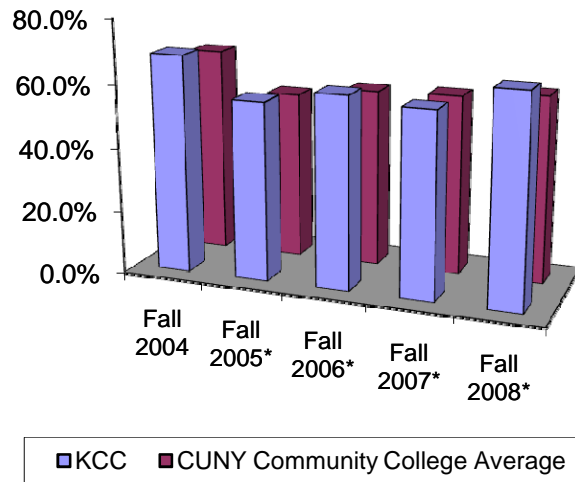

Pass Rates on Exit From Remediation Reading

Pass Rate in Reading on Exit From Remediation

	Fall 2004	Fall 2005*	Fall 2006*	Fall 2007*	Fall 2008*
KCC	68.7%	56.3%	60.3%	58.1%	65.6%
CUNY Community College Average	65.3%	53.1%	56.1%	56.6%	58.6%

* The passing score was raised in Fall 2005