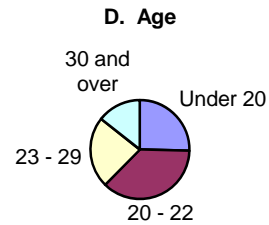

KCC Fall 2008 At A Glance

A. Total Enrollment

Degree	11,933
Non-Degree, Non-College Now	895
College Now	2914
Total Credit Enrollment	15,742

B. Race and Ethnicity

Asian	13.1%
Black, Non-Hispanic	33.3%
Hispanic	14.5%
White, Non-Hispanic	38.9%
Other	0.1%

C. Gender

Female	56.7%
Male	43.3%

D. Age

Under 20	25.4%
20 - 22	37.0%
23 - 29	23.2%
30 and over	14.4%

E. U.S. and Foreign Birth

U.S. Born	48.1%
Foreign Born	51.9%

F. Places of Birth (among those born outside USA)