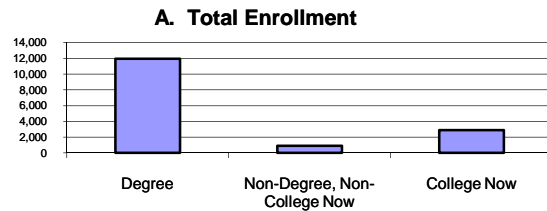

KCC Fall 2008 At A Glance

A. Total Enrollment

Degree	11,933
Non-Degree, Non-College Now	895
College Now	2914
Total Credit Enrollment	15,742

B. Race and Ethnicity

Asian	13.1%
Black, Non-Hispanic	33.3%
Hispanic	14.5%
White, Non-Hispanic	38.9%
Other	0.1%

C. Gender

Female	56.7%
Male	43.3%

D. Age

Under 20	25.4%
20 - 22	37.0%
23 - 29	23.2%
30 and over	14.4%

E. U.S. and Foreign Birth

U.S. Born	48.1%
Foreign Born	51.9%

F. Places of Birth (among those born outside USA)