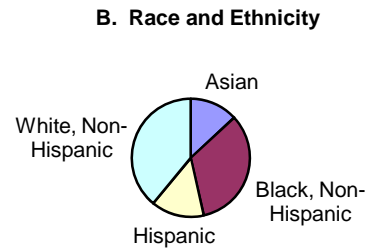

KCC Fall 2008 At A Glance

A. Total Enrollment

Degree	11,933
Non-Degree, Non-College Now	895
College Now	2914
Total Credit Enrollment	15,742

B. Race and Ethnicity

Asian	13.1%
Black, Non-Hispanic	33.3%
Hispanic	14.5%
White, Non-Hispanic	38.9%
Other	0.1%

C. Gender

Female	56.7%
Male	43.3%

D. Age

Under 20	25.4%
20 - 22	37.0%
23 - 29	23.2%
30 and over	14.4%

E. U.S. and Foreign Birth

U.S. Born	48.1%
Foreign Born	51.9%

F. Places of Birth (among those born outside USA)