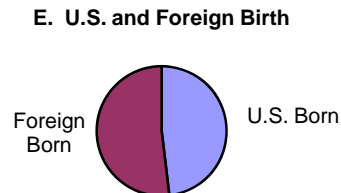

KCC Fall 2008 At A Glance

A. Total Enrollment

Degree	11,933
Non-Degree, Non-College Now	895
College Now	2914
Total Credit Enrollment	15,742

B. Race and Ethnicity

Asian	13.1%
Black, Non-Hispanic	33.3%
Hispanic	14.5%
White, Non-Hispanic	38.9%
Other	0.1%

C. Gender

Female	56.7%
Male	43.3%

D. Age

Under 20	25.4%
20 - 22	37.0%
23 - 29	23.2%
30 and over	14.4%

E. U.S. and Foreign Birth

U.S. Born	48.1%
Foreign Born	51.9%

F. Places of Birth (among those born outside USA)

North America	3.0%
Caribbean	23.7%
Central & South America	7.6%
Europe	28.8%
Africa	4.6%
Asia	32.3%

G. Top Five Majors

Liberal Arts	4770
Business Administration	1326
Biology	912
Accounting	554
Nursing I (Pre-Clinical)	472