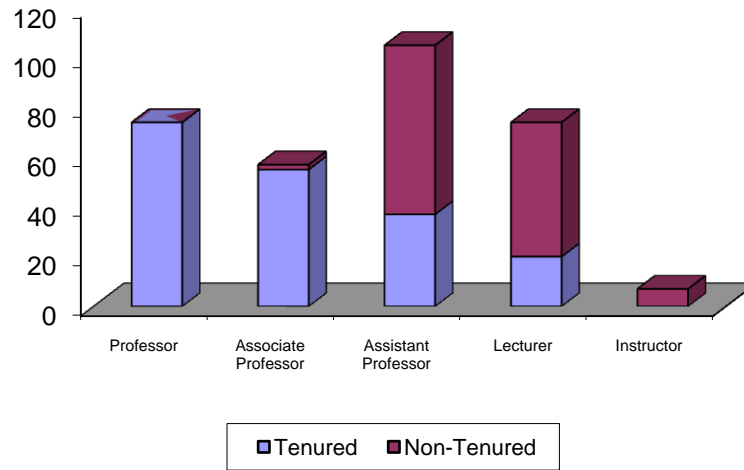

Full Time Faculty
By Tenure Status
Fall 2009

Faculty Rank	Tenured	%	Non-Tenured	%	Total
Professor	74	97.4%	0	0.0%	76
Associate Professor	55	94.8%	2	3.4%	58
Assistant Professor	37	34.9%	68	64.2%	106
Lecturer	20	26.3%	54	71.1%	76
Instructor	0	0.0%	7	77.8%	9
Total	186	57.2%	131	40.3%	325