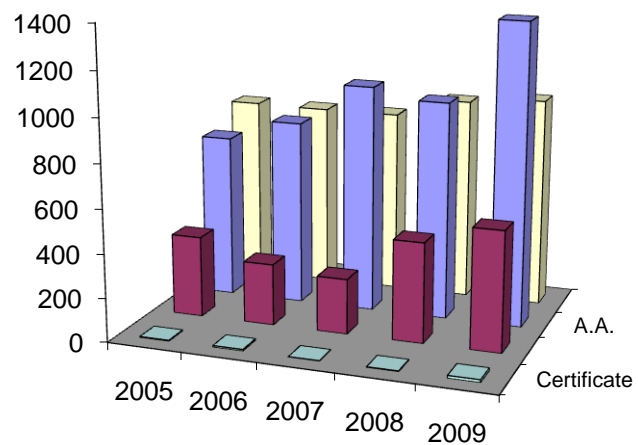

New Credit Students
 First-Time Freshmen
 By Degree Type
 Fall 2005 to Fall 2009

Degree	2005	2006	2007	2008	2009
A.A.	749	847	1040	994	1523
A.S.	371	281	252	456	572
A.A.S.	846	842	842	928	1003
Certificate	4	7	2	3	13