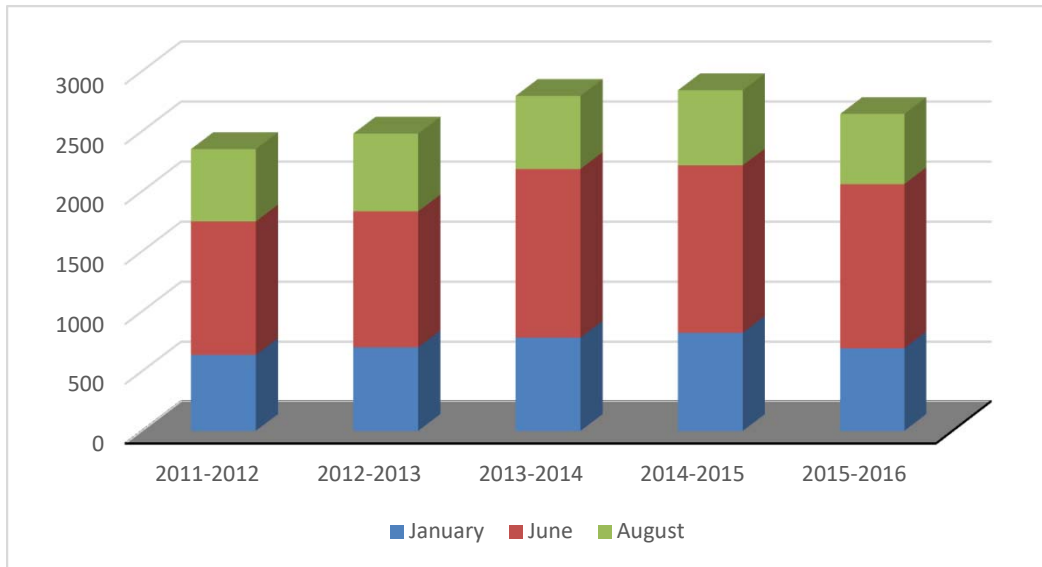

Degrees and Certificates Awarded By Academic Year 2011-2012 to 2015-2016

	2011-2012	2012-2013	2013-2014	2014-2015	2015-2016
January	634	698	779	820	690
June	1113	1133	1405	1394	1368
August	602	647	608	625	584
Total	2349	2478	2792	2839	2642