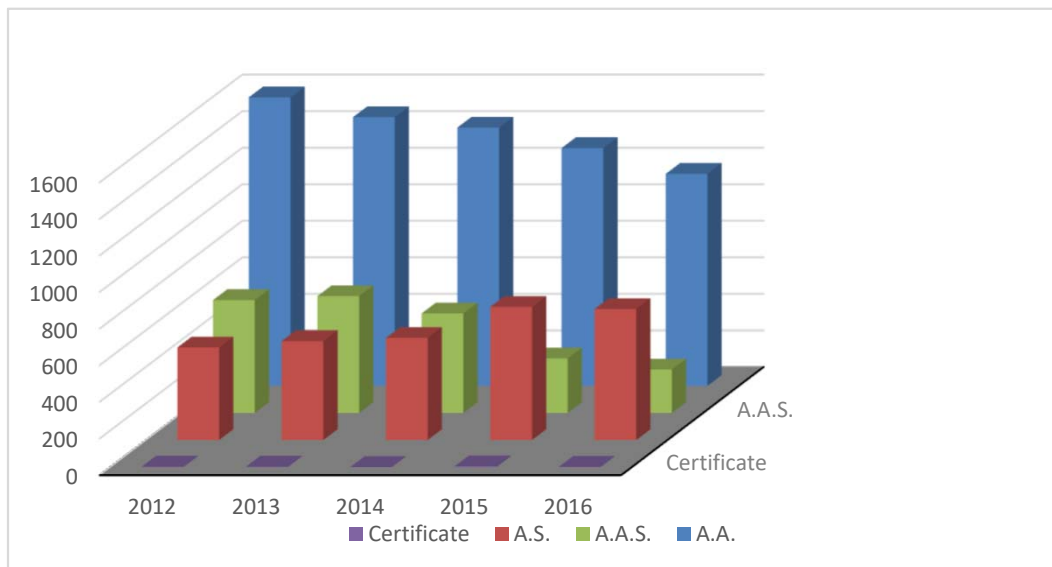

New Credit Students
 First-Time Freshmen
 By Degree Type
 Fall 2012 to Fall 2016

Degree	2012	2013	2014	2015	2016
A.A.	1578	1470	1413	1301	1160
A.S.	505	540	557	727	715
A.A.S.	617	638	544	298	237
Certificate	2	2	0	4	1