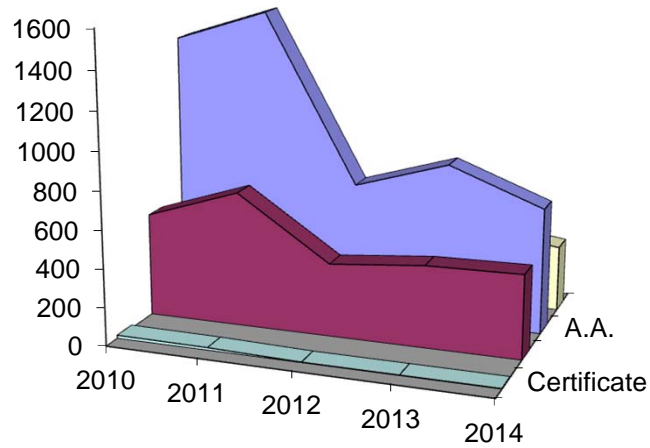

New Credit Students
 Advanced Standing Transfers
 By Degree Type
 Fall 2010 to Fall 2014

Degree	2010	2011	2012	2013	2014
A.A.	1406	1569	694	844	659
A.S.	544	707	384	430	439
A.A.S.	658	794	368	416	345
Certificate	17	14	3	3	3