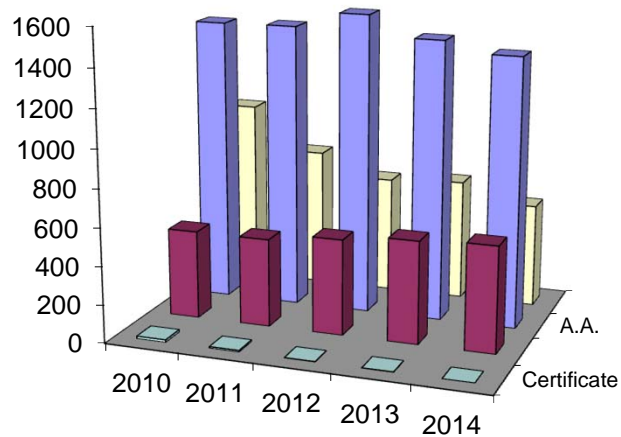

New Credit Students
 First-Time Freshmen
 By Degree Type
 Fall 2010 to Fall 2014

Degree	2010	2011	2012	2013	2014
A.A.	1491	1495	1578	1470	1413
A.S.	466	465	505	540	557
A.A.S.	963	734	617	638	544
Certificate	13	8	2	2	0