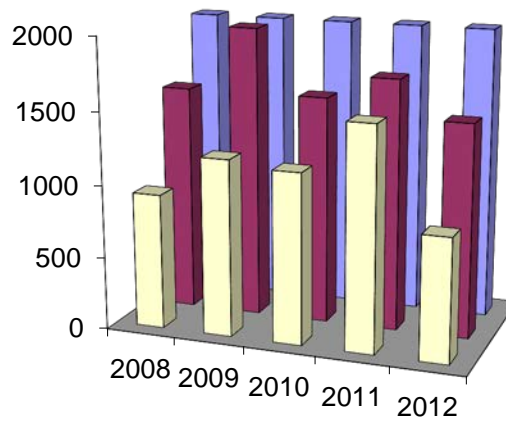

New Degree-Seeking Students Fall 2008 to Fall 2012

■ Readmitted Students
 ■ Advanced Standing Transfers
 ■ First-Time Freshmen

	2008	2009	2010	2011	2012
First-Time Freshmen	2386	3111	2933	2702	2723
Advanced Standing Transfers	1558	2130	1563	1721	1465
Readmitted Students	931	1216	1173	1530	846