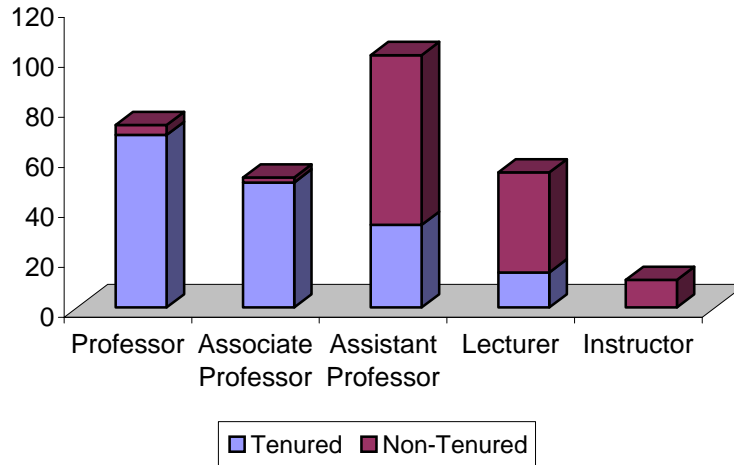

Full Time Faculty  
By Tenure Status  
Fall 2007

Faculty Rank	Tenured	%	Non-Tenured	%	Total
Professor	69	94.5%	4	5.5%	73
Associate Professor	50	96.2%	2	3.8%	52
Assistant Professor	33	32.7%	68	67.3%	101
Lecturer	14	25.9%	40	74.1%	54
Instructor	0	0.0%	11	100.0%	11
<b>Total</b>	<b>166</b>	<b>57.0%</b>	<b>125</b>	<b>43.0%</b>	<b>291</b>