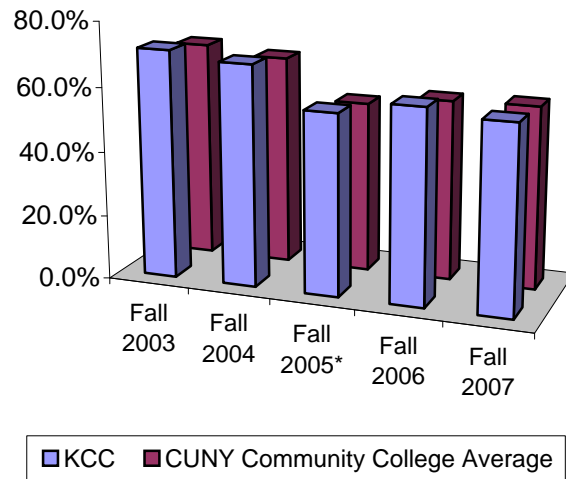

Pass Rates on Exit From Remediation Reading

Pass Rate in Reading on Exit From Remediation

	Fall 2003	Fall 2004	Fall 2005*	Fall 2006	Fall 2007
KCC	71.1%	68.7%	56.3%	60.3%	58.1%
CUNY Community College Average	67.7%	65.3%	53.1%	56.1%	56.6%

* The passing score was raised in Fall 2005