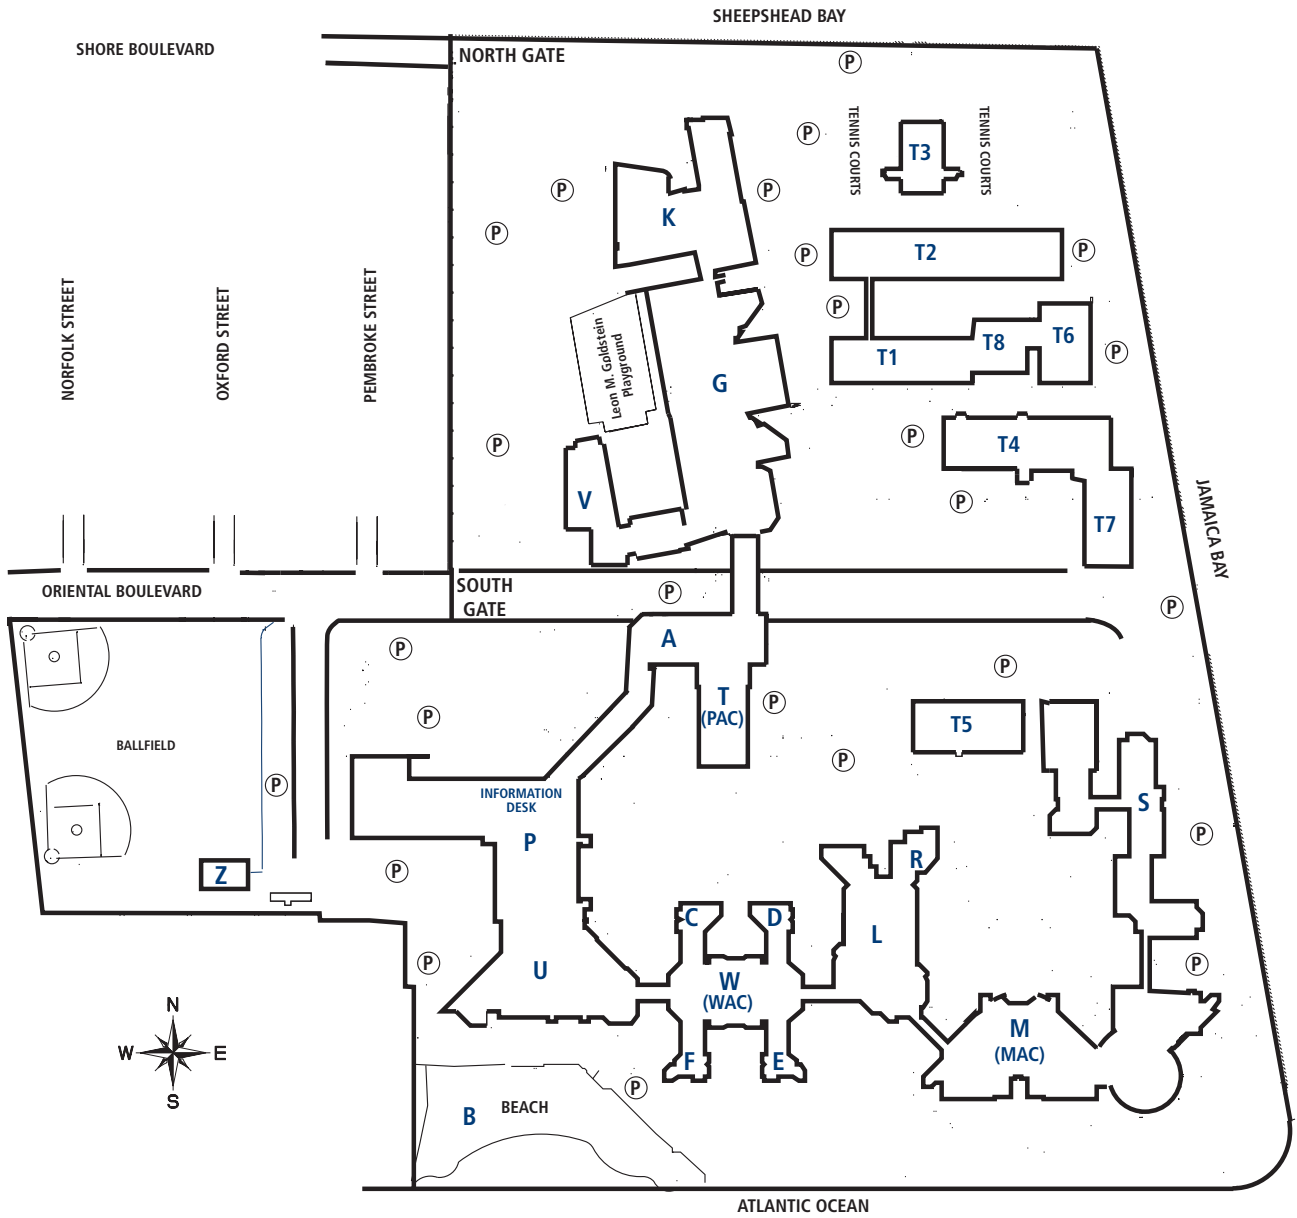

B- Beach

C/D/E/F- See W - West Academic Center (WAC)

G- Physical Education Center

Dance Studio
Gymnasium
Health, Physical Education & Recreation Department
Swimming Pool

K- The Leon M. Goldstein High School for the Sciences

T- The Leon M. Goldstein Performing Arts Center (PAC)

T-1 University Application Processing Center (UAPC)

T-2 College Classrooms

T-3 Marina

T-4

Continuing Education
COPE
HRA

T-5

Family College
Ceramics

T-6, 7, 8 College Classrooms

U- College Center

Alumni Affairs
ASAP
Bookstore
Cafeteria
Financial Aid
Multi-Purpose & Meeting Rooms
Public Occasions
Public Relations & Public Information
WKRB-FM Radio Station