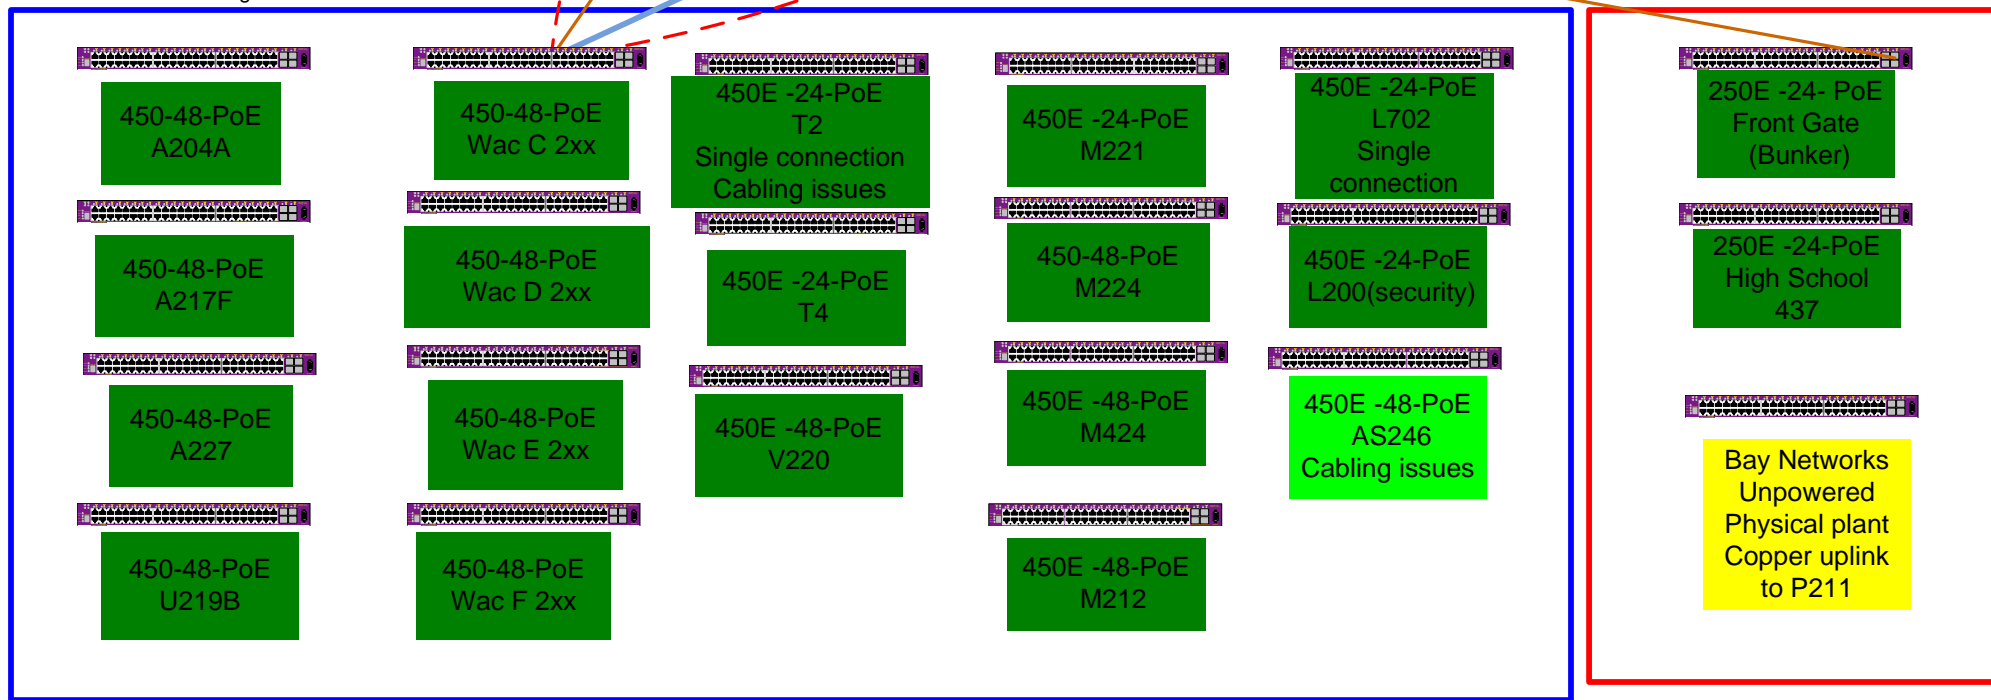

Dual 10 Gig  
Interconnect  
(4) XenPak LR  
Shared EAPS Port

EAPS Shared port  
Partner

EAPS  
Shared port Controller

Sentriant Security Appliance  
1 GB ethernet interface

Sentriant Security Appliance  
1 GB ethernet interface

- 1 450A-48T (Stacked)
- 2 XGM2-2XF card
- 1 LR XFP GBIC
- 1 SR XFP GBIC
- 1 LR Xen Pac
- 1 SR Xen Pac
- 2 Stacking Cables

3 450A-48T (Stacked)

**Primary Closet Switches – Typical**

- 10G Primary to P211 Data Center
- 1G Backup to L117 Data Center
- EAPS enabled, 1 ring per closet

**Accessories Required per Switch:**

- 1 XGM2-2XF Cards
- 1 LR XFP GBIC
- 2 LX Mini GBIC
- 1 LR XEN PAC

**Secondary Close**

- 1G to L117 Data Center
- Requires 2 LX Mini GBIC