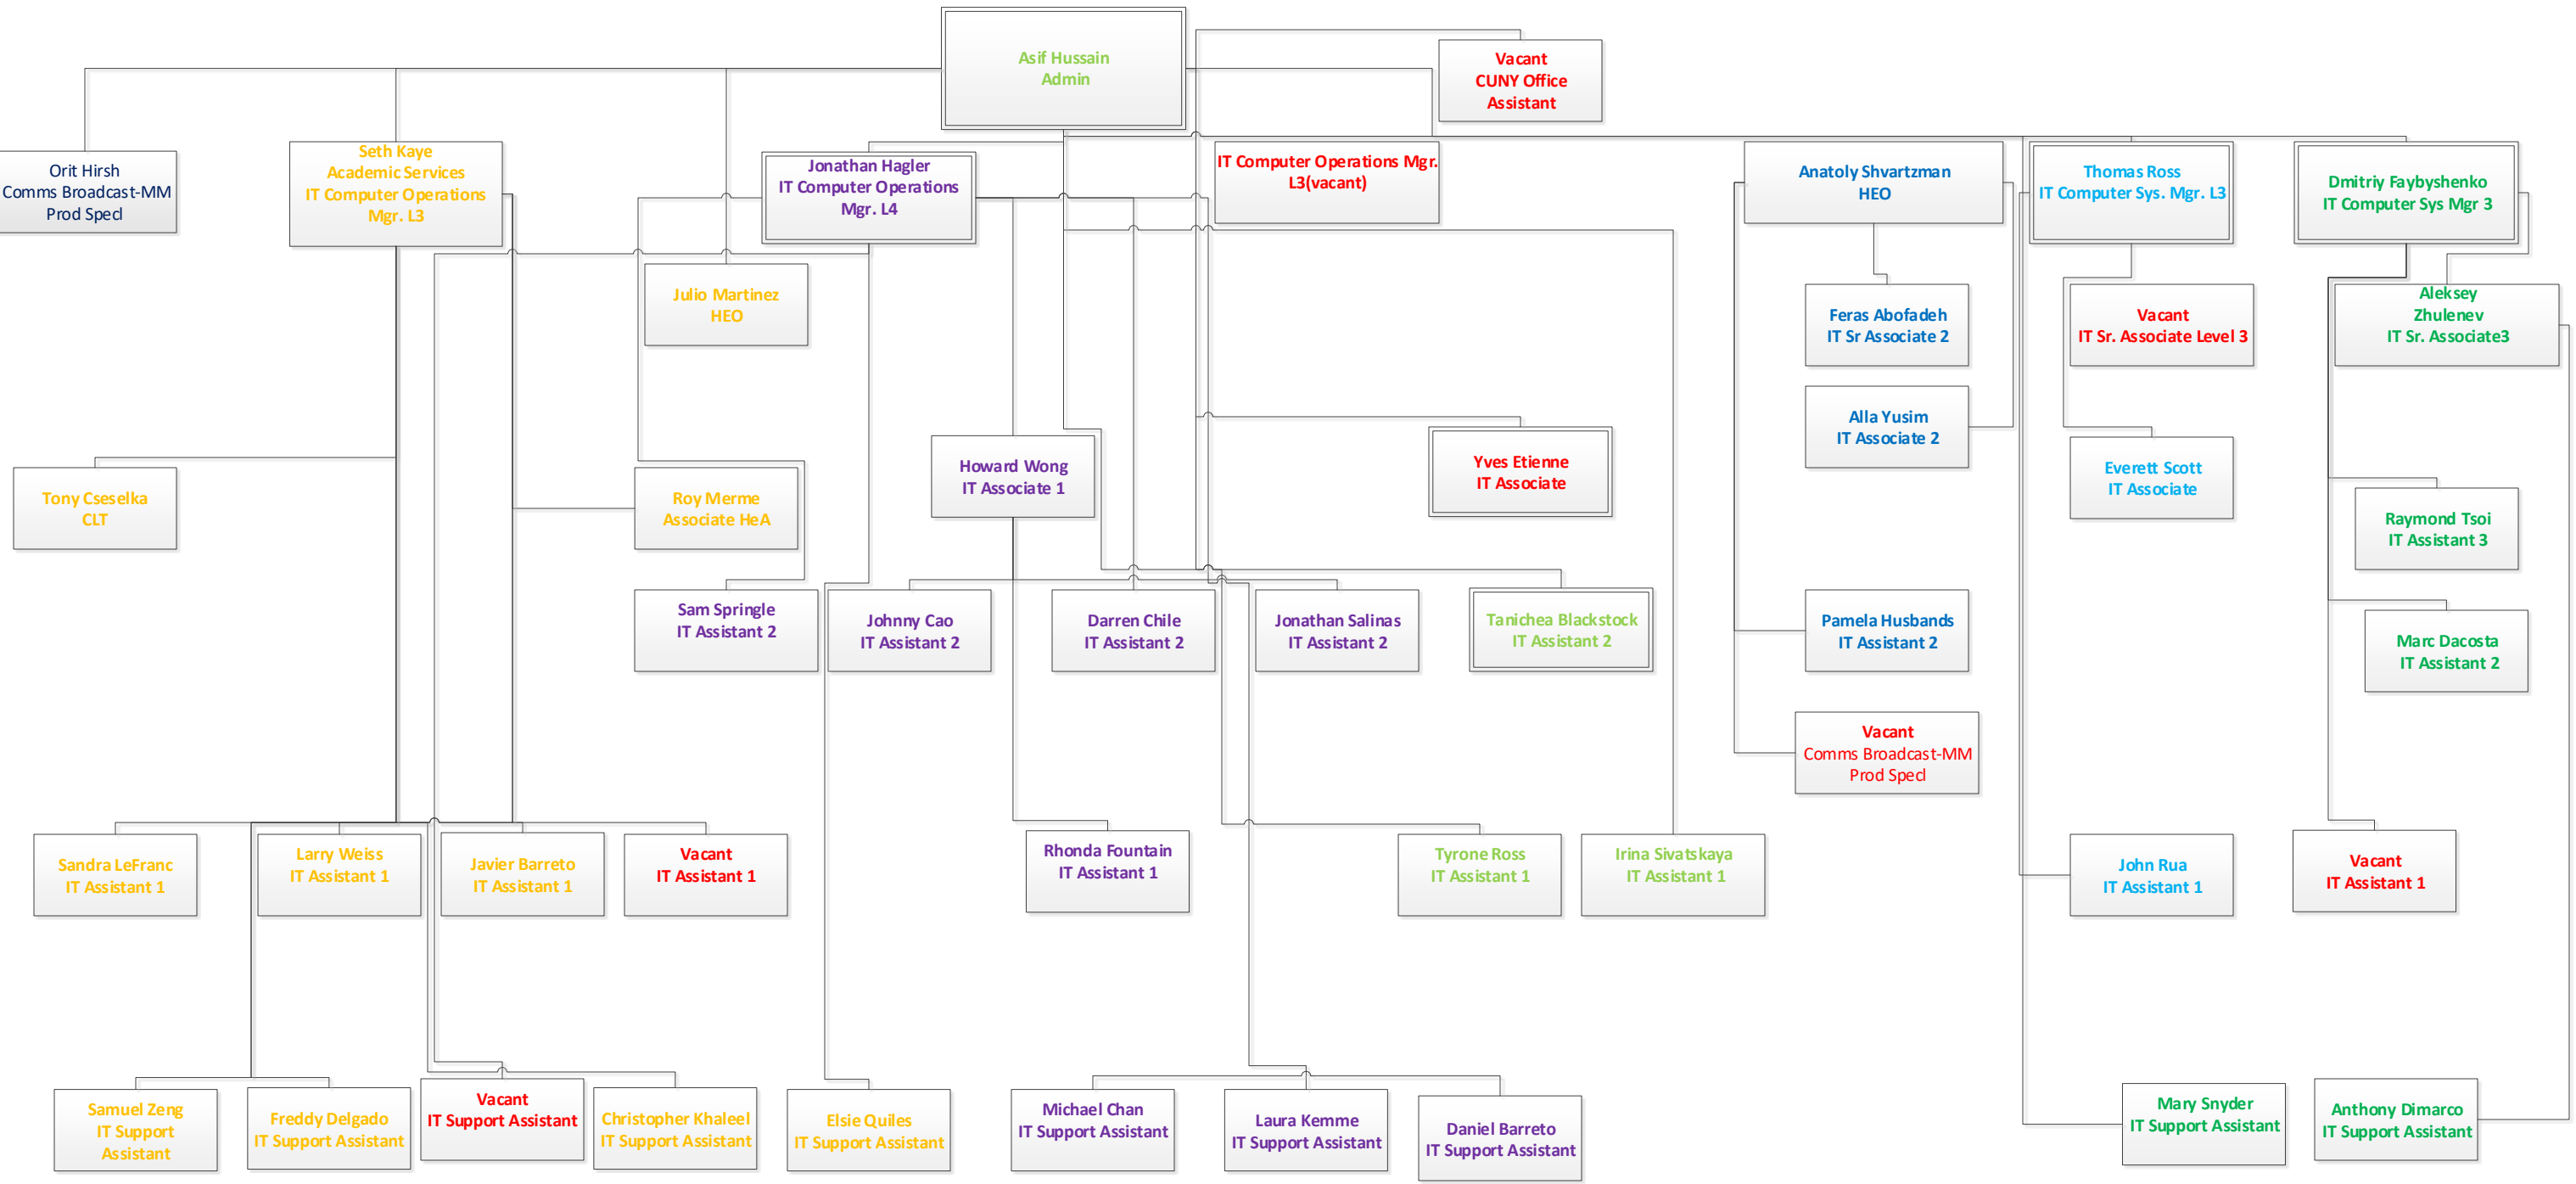

**KINGSBOROUGH COMMUNITY COLLEGE
OFFICE OF INFORMATION TECHNOLOGY SERVICES**

Academic Services

Academic Infrastructure\APP development Services

Application Development Services

Client Services

Networking\Telecom Services

Special Projects Smart Class Room \Lab Infrastructure Services

Web Services