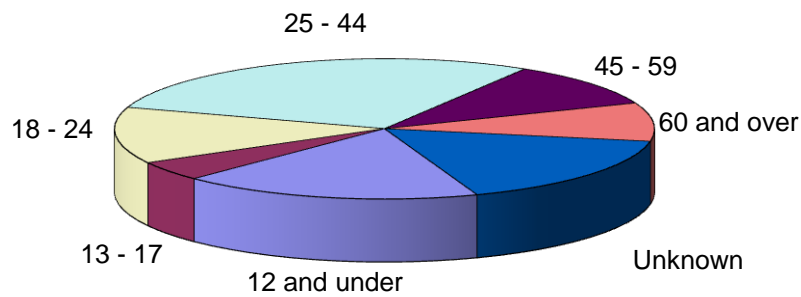

Continuing Education
 Annual Enrollments
 By Age
 Fall 2010 - Summer 2011

2010 - 2011 ACE Enrollments Age Distribution

Age	Number	Percent of Total	Percent of Known
12 and under	4520	18.0%	24.6%
13 - 17	995	4.0%	5.4%
18 - 24	3254	13.0%	17.7%
25 - 44	5267	21.0%	28.7%
45 - 59	2125	8.5%	11.6%
60 and over	2208	8.8%	12.0%
Unknown	6749	26.9%	...
Total	25,118	100.0%	100.0%