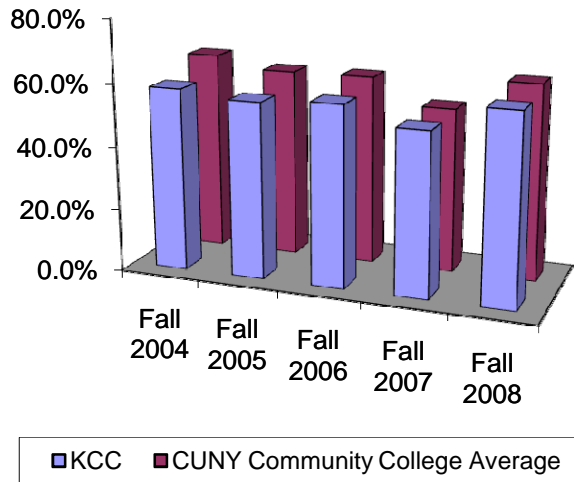

Pass Rates on Exit From Remediation Mathematics

Pass Rate in Math on Exit From Remediation

	Fall 2004	Fall 2005	Fall 2006	Fall 2007	Fall 2008
KCC	58.1%	55.9%	57.3%	51.7%	59.7%
CUNY Community College Average	63.9%	60.3%	60.4%	52.3%	62.0%