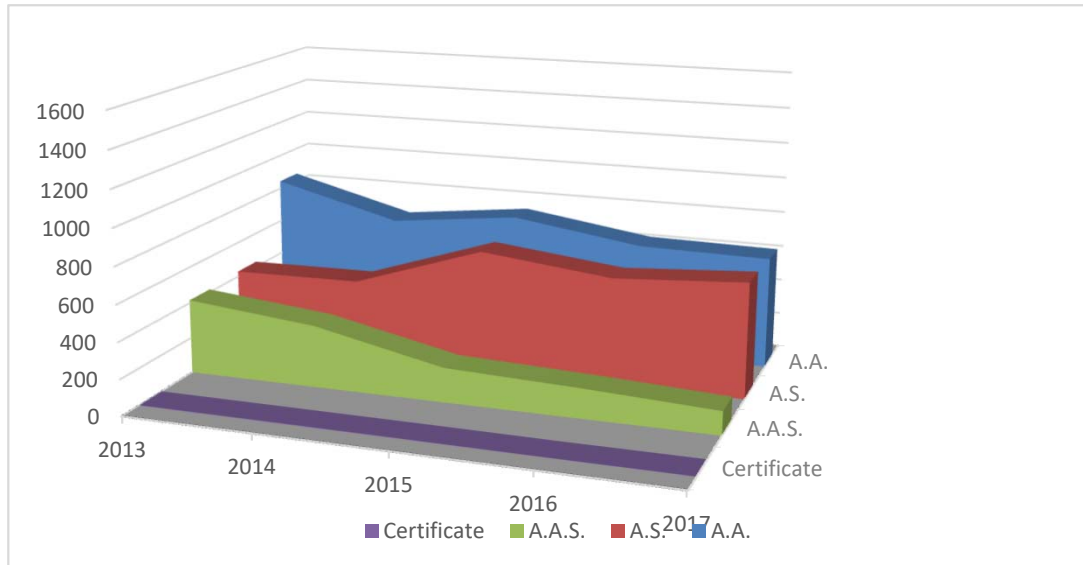

New Credit Students
 Advanced Standing Transfers
 By Degree Type
 Fall 2013 to Fall 2017

Degree	2013	2014	2015	2016	2017
A.A.	844	659	740	633	623
A.S.	430	439	678	596	642
A.A.S.	416	345	191	165	130
Certificate	3	3	3	1	3