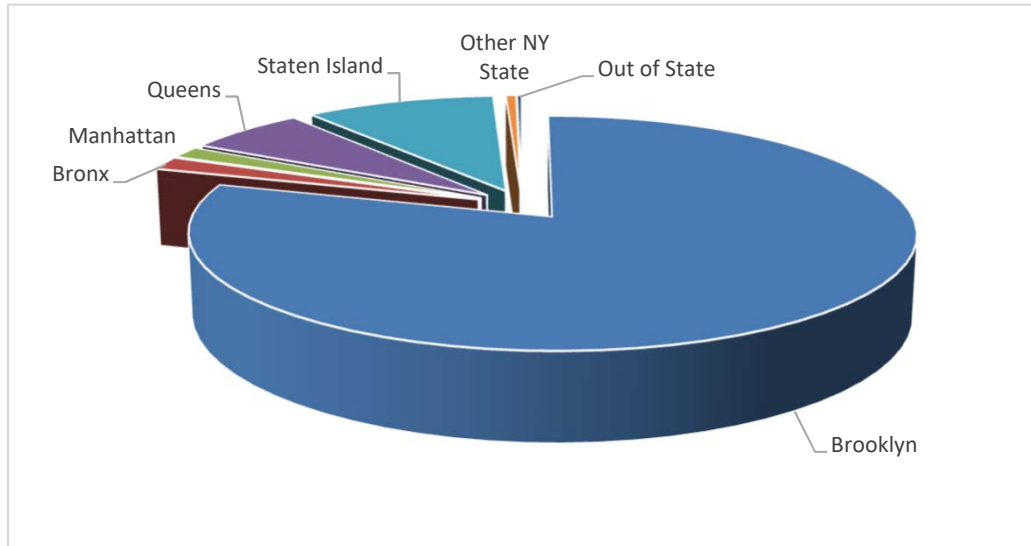

Borough of Residence

Borough	Number	Percent
Brooklyn	12723	79.7%
Bronx	284	1.8%
Manhattan	256	1.6%
Queens	999	6.3%
Staten Island	1583	9.9%
Other NY State	86	0.5%
Out of State	37	0.2%
Total	15968	100.0%

Top Ten Post Office Codes

Post Office Name	Zip Code	Number
Bay Station	11235	961
Ryder	11234	898
Bath Beach	11214	894
Homecrest	11229	844
Gravesend	11223	779
Midwood	11230	682
Flatbush	11226	677
Canarsie	11236	646
Bensonhurst	11204	586
Bay Ridge	11220	542