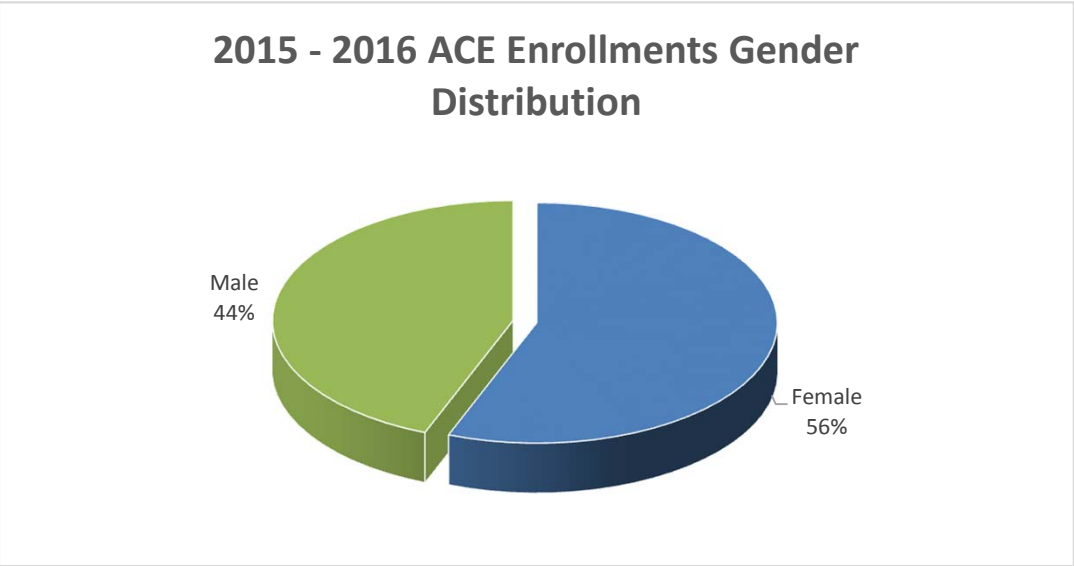

Continuing Education
 Annual Enrollments
 By Gender
 Fall 2015 - Summer 2016

	Female		Male	
	Number	Percent	Number	Percent
Fall 2015	5427	66.0%	2792	34.0%
Winter 2016	3764	57.7%	2765	42.3%
Spring 2016	4083	53.6%	3538	46.4%
Summer 2016	3166	45.2%	3844	54.8%
Total	16,440	56.0%	12,939	44.0%