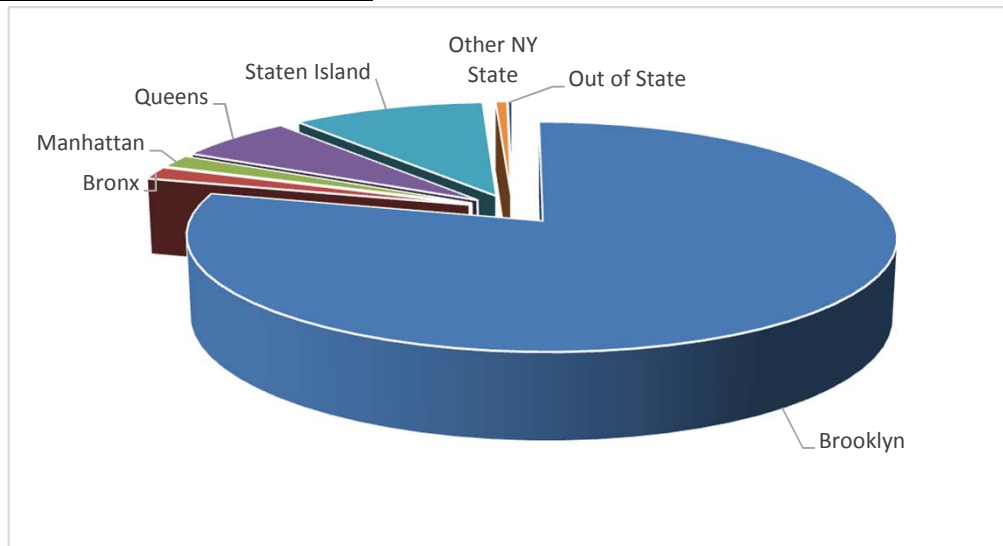

## Borough of Residence

| Borough        | Number       | Percent       |
|----------------|--------------|---------------|
| Brooklyn       | 13294        | 79.0%         |
| Bronx          | 296          | 1.8%          |
| Manhattan      | 306          | 1.8%          |
| Queens         | 1060         | 6.3%          |
| Staten Island  | 1726         | 10.3%         |
| Other NY State | 102          | 0.6%          |
| Out of State   | 37           | 0.2%          |
| <b>Total</b>   | <b>16821</b> | <b>100.0%</b> |