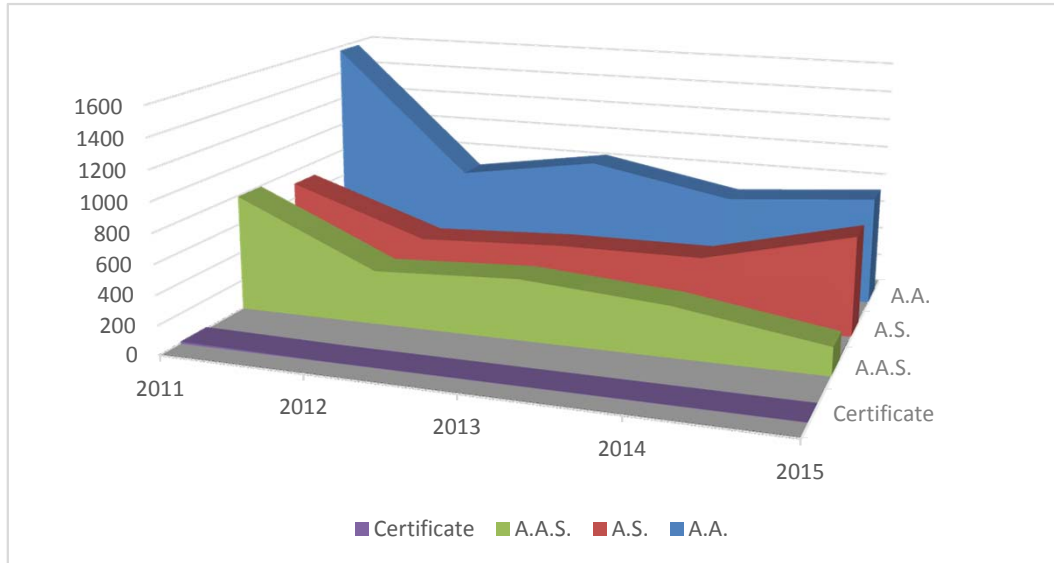

New Credit Students
 Advanced Standing Transfers
 By Degree Type
 Fall 2011 to Fall 2015

Degree	2011	2012	2013	2014	2015
A.A.	1569	694	844	659	740
A.S.	707	384	430	439	678
A.A.S.	794	368	416	345	191
Certificate	14	3	3	3	3