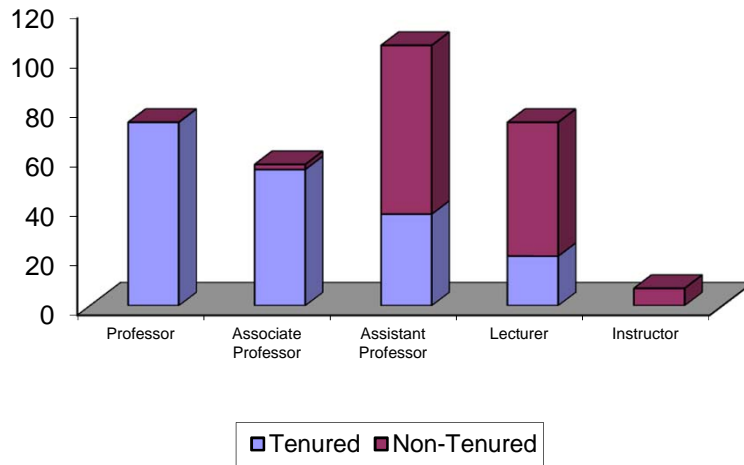

Full Time Faculty By Tenure Status Fall 2014

Faculty Rank	Tenured	%	Non-Tenured	%	Total
Professor	62	105.1%	0	0.0%	59
Associate Professor	47	72.3%	5	7.7%	65
Assistant Professor	33	25.4%	112	86.2%	130
Lecturer	0	0.0%	70	118.6%	59
Instructor	0	0.0%	7	175.0%	4
Total	142	44.8%	194	61.2%	317