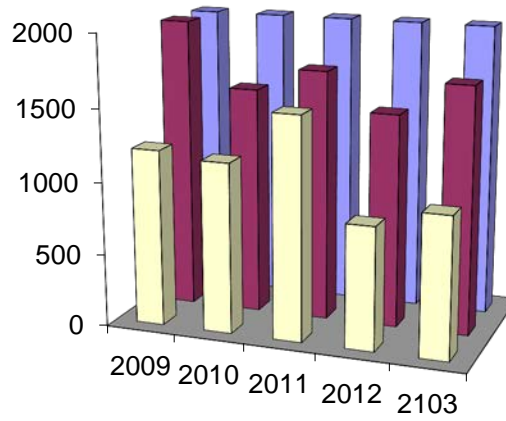

New Degree-Seeking Students

Fall 2009 to Fall 2013

■ Readmitted Students
 ■ Advanced Standing Transfers
 ■ First-Time Freshmen

	2009	2010	2011	2012	2103
First-Time Freshmen	3111	2933	2702	2723	2651
Advanced Standing Transfers	2130	1563	1721	1465	1693
Readmitted Students	1216	1173	1530	846	968