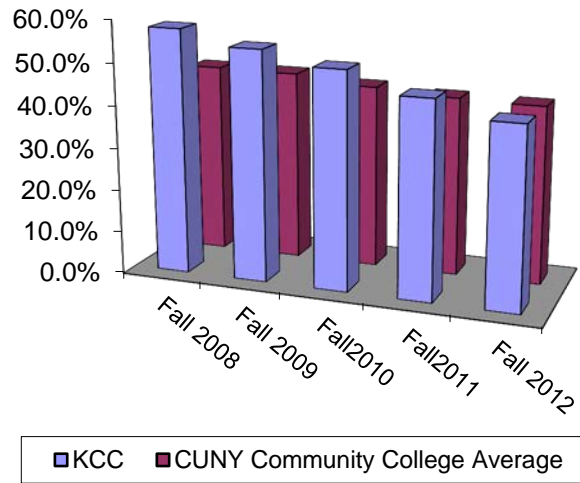

Pass Rates on Exit From Remediation Reading

Pass Rate in Reading on Exit From Remediation

	Fall 2008	Fall 2009	Fall 2010	Fall 2011	Fall 2012
KCC	57.8%	54.3%	51.1%	46.2%	42.3%
CUNY Community College Average	45.3%	45.1%	43.3%	42.2%	41.8%