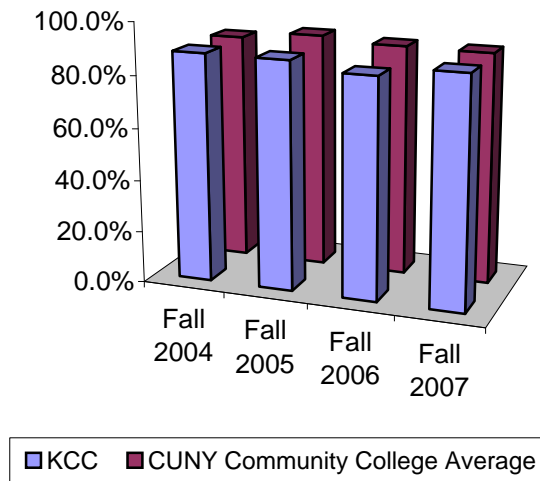

Pass Rates on the CUNY Proficiency Exam

Pass Rates of Required Test-Takers

	Fall 2004	Fall 2005	Fall 2006	Fall 2007
KCC	88.1%	87.8%	84.5%	87.9%
CUNY Community College Average	88.3%	91.0%	89.1%	88.7%

Note: The pass rate reflects the best outcome for tests taken that fall or in the subsequent winter or spring administrations (longitudinal pass rate).