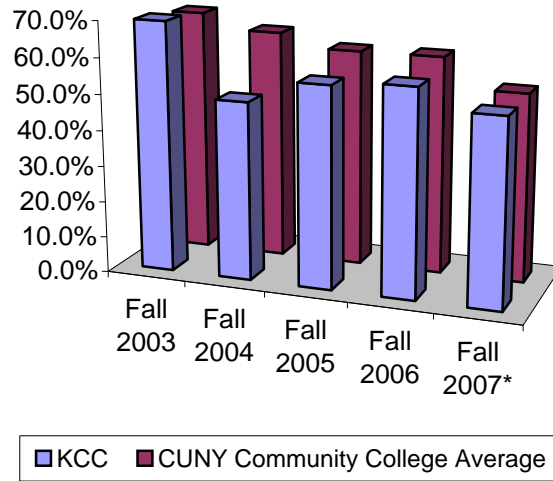

# Pass Rates on Exit From Remediation Mathematics

## Pass Rate in Math on Exit From Remediation

	Fall 2003	Fall 2004	Fall 2005	Fall 2006	Fall 2007*
KCC	69.7%	49.5%	55.9%	57.3%	51.7%
CUNY Community College Average	68.0%	63.9%	60.3%	60.4%	52.3%

\* The passing score was raised in Fall 2007