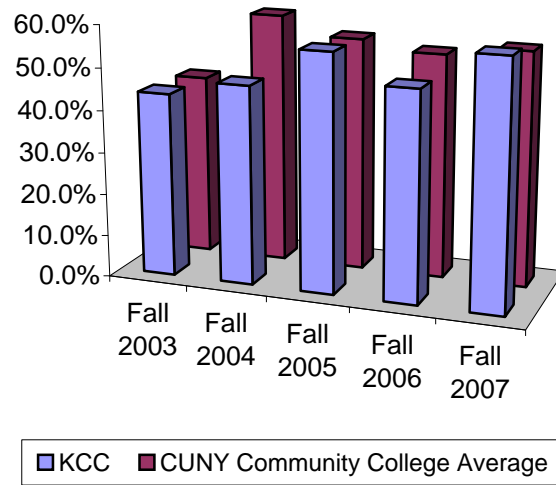

# Pass Rates on Exit From Remediation Writing

## Pass Rate in Writing on Exit From Remediation

	Fall 2003	Fall 2004	Fall 2005	Fall 2006	Fall 2007
KCC	43.7%	47.2%	56.3%	49.6%	58.2%
CUNY Community College Average	43.4%	59.8%	55.5%	53.3%	55.4%