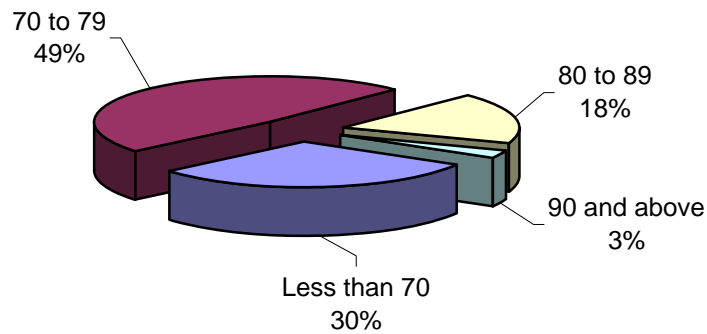

High School Averages
 First-Time Freshmen
 Fall 2003 to Fall 2007

Fall 2007 Freshmen - High School Averages

	Less than 70		70 to 79		80 to 89		90 and above		Total
	N	%	N	%	N	%	N	%	
2003	381	26.8%	826	58.1%	183	12.9%	32	2.3%	1422
2004	312	26.7%	651	55.7%	172	14.7%	33	2.8%	1168
2005	363	25.6%	805	56.7%	211	14.9%	41	2.9%	1420
2006	394	26.8%	809	55.0%	228	15.5%	41	2.8%	1472
2007	395	30.5%	631	48.7%	235	18.1%	36	2.8%	1297