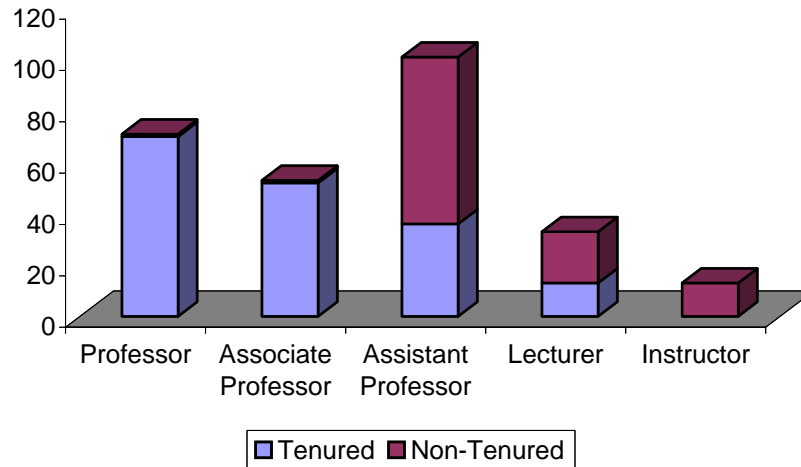

Full Time Faculty
By Tenure Status
Fall 2006

Faculty Rank	Tenured	%	Non-Tenured	%	Total
Professor	70	98.6%	1	1.4%	71
Associate Professor	53	98.1%	1	1.9%	54
Assistant Professor	36	35.6%	65	64.4%	101
Lecturer	12	38.7%	19	61.3%	31
Instructor	0	0.0%	9	100.0%	9
Total	171	64.3%	95	35.7%	266