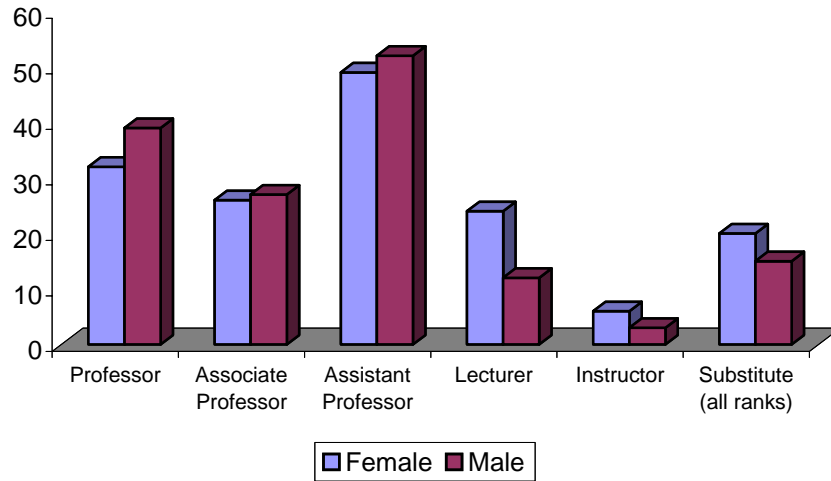

Full Time Faculty
By Rank and Gender
Fall 2006

Faculty Rank	Female	% of Females	Male	% of Males	Total
Professor	34	21.7%	37	25.7%	71
Associate Professor	27	17.2%	27	18.8%	54
Assistant Professor	49	31.2%	52	36.1%	101
Lecturer	21	13.4%	10	6.9%	31
Instructor	6	3.8%	3	2.1%	9
Substitute (all ranks)	20	12.7%	15	10.4%	35
Total	157	100.0%	144	100.0%	301