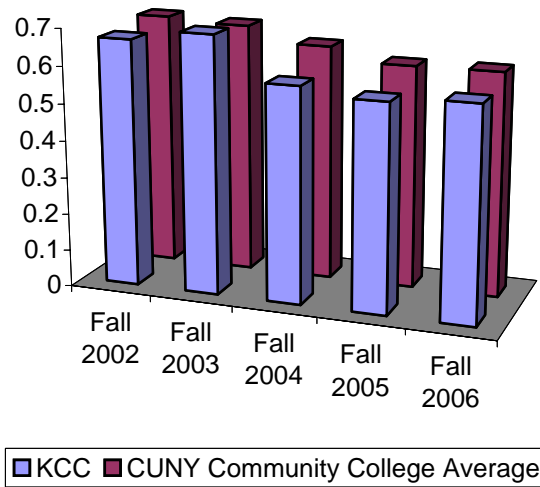

# Pass Rates on Exit From Remediation Mathematics

## Pass Rate in Math on Exit From Remediation

	Fall 2002	Fall 2003	Fall 2004	Fall 2005	Fall 2006
KCC	66.9%	69.7%	58.1%	55.9%	57.3%
CUNY Community College Average	69.1%	68.0%	63.9%	60.3%	60.4%