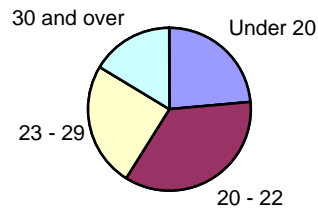

KCC Fall 2006 At A Glance

A. Total Enrollment

Degree	10,682
Non-Degree, Non-College Now	1026
College Now	2981
Total Credit Enrollment	14,689

B. Race and Ethnicity

Asian	12.4%
Black, Non-Hispanic	32.0%
Hispanic	14.4%
White, Non-Hispanic	41.1%
Other	0.1%

B. Race and

C. Gender

Female	58.1%
Male	41.9%

C.

D. Age

Under 20	23.5%
20 - 22	35.2%
23 - 29	24.7%
30 and over	16.5%

D.

E. U.S. and Foreign Birth