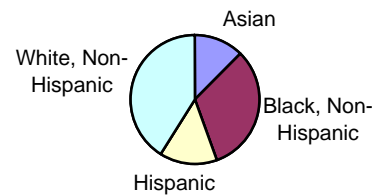

KCC Fall 2006 At A Glance

A. Total Enrollment

Degree	10,682
Non-Degree, Non-College Now	1026
College Now	2981
Total Credit Enrollment	14,689

B. Race and Ethnicity

Asian	12.4%
Black, Non-Hispanic	32.0%
Hispanic	14.4%
White, Non-Hispanic	41.1%
Other	0.1%

B. Race and

C. Gender

Female	58.1%
Male	41.9%

C.

D. Age

Under 20	23.5%
20 - 22	35.2%
23 - 29	24.7%
30 and over	16.5%

D.

E. U.S. and Foreign Birth