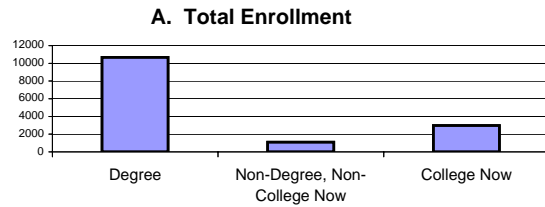

KCC Fall 2006 At A Glance

A. Total Enrollment

Degree	10,682
Non-Degree, Non-College Now	1026
College Now	2981
Total Credit Enrollment	14,689

B. Race and Ethnicity

Asian	12.4%
Black, Non-Hispanic	32.0%
Hispanic	14.4%
White, Non-Hispanic	41.1%
Other	0.1%

B. Race and

C. Gender

Female	58.1%
Male	41.9%

C.

D. Age

Under 20	23.5%
20 - 22	35.2%
23 - 29	24.7%
30 and over	16.5%

D.

E. U.S. and Foreign Birth